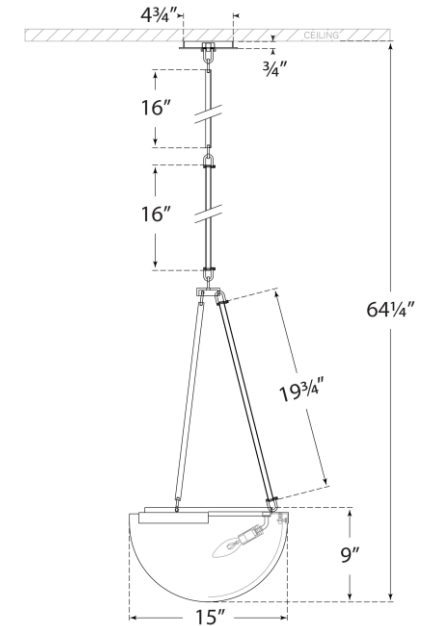

SPEC SHEET

Melange Small Pendant

Item # KW 5618AB-ALB

Designer: Kelly Wearstler

O/A Height: 63.75"

Fixture Height: 30"

Min. Custom Height: 33"

Width: 15"

Canopy: 4.75" Round

Finishes: AB, BZ, PN

Shade Treatments: ALB

Socket: 3 - E12 Candelabra

Wattage: 3 - 4.5 LED B

Note: Custom Height Available

Side View